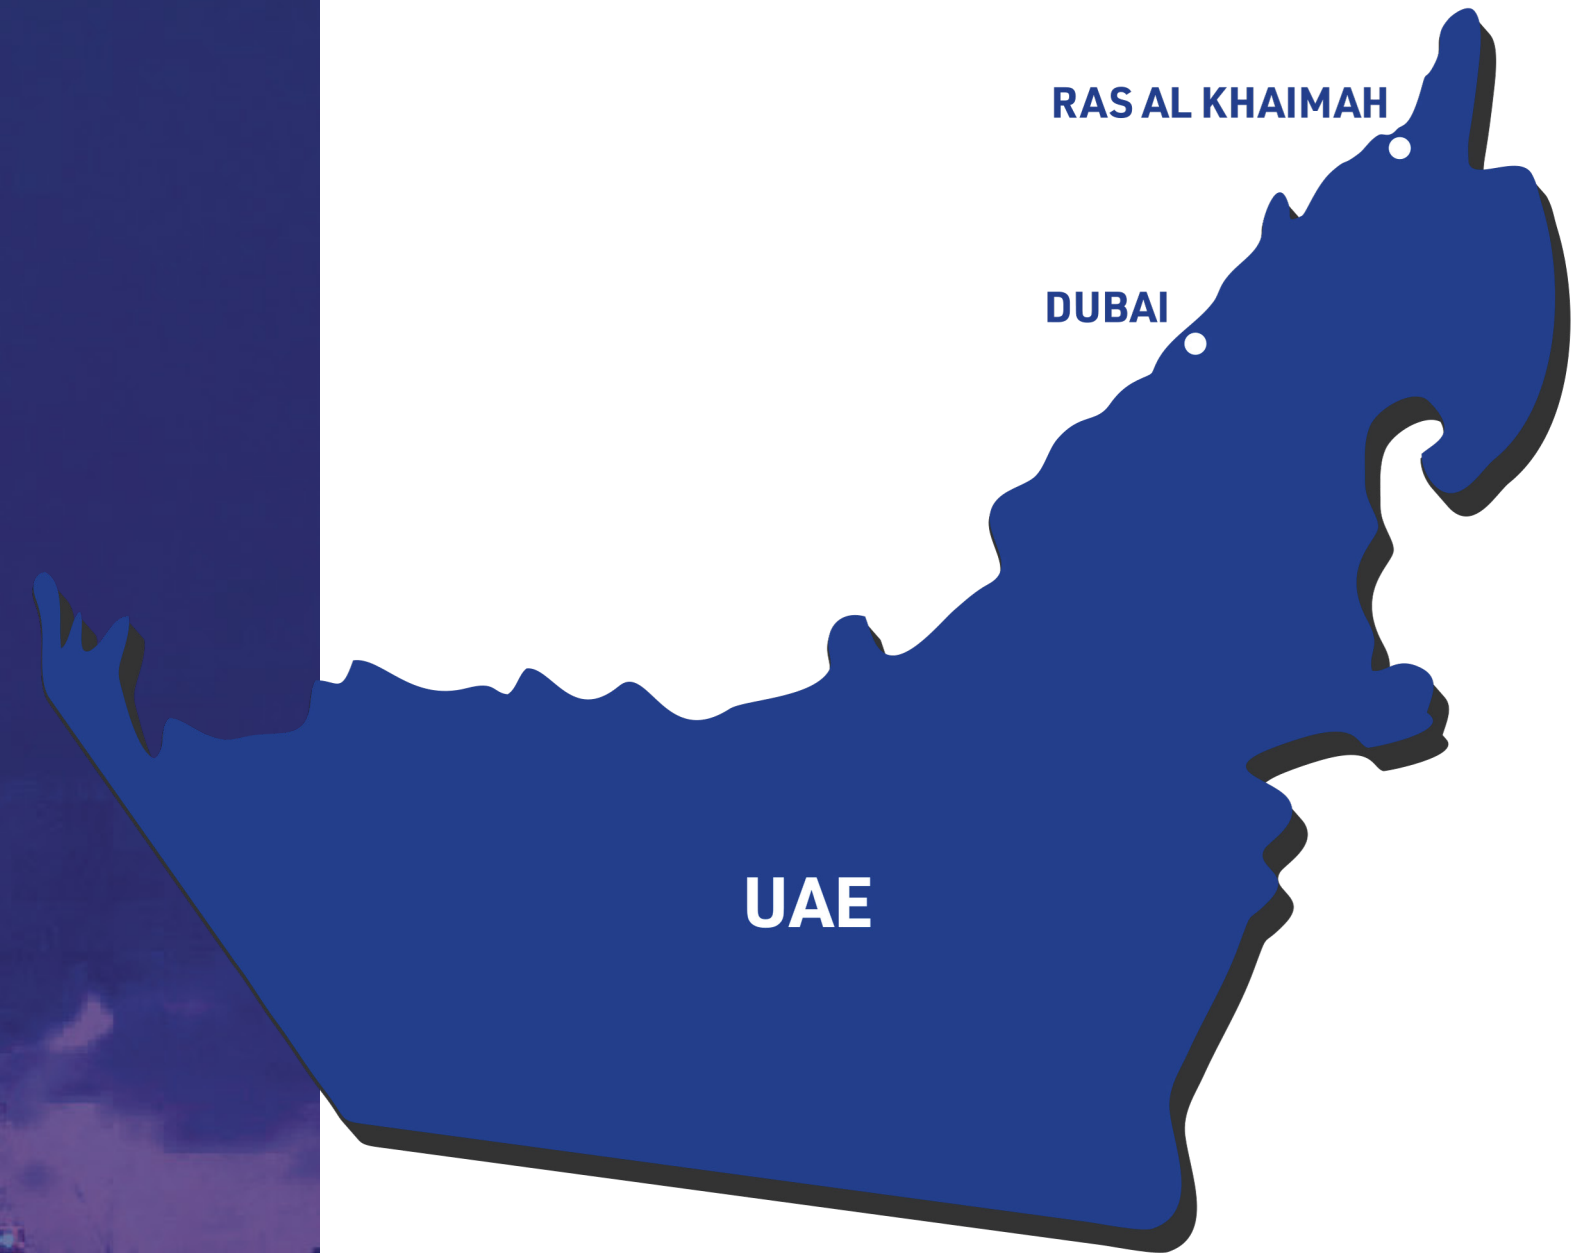

OUR STORY

METALFABRIK IS ONE OF THE LEADING DESIGN+BUILD+FINISHES BRANDS FROM U.A.E. WITH MORE THAN A DECADE LONG EXPERIENCE IN MANUFACTURING OF METAL PARTS AND PROJECT EXECUTION IN THE FIELD OF ARCHITECTURE, INTERIOR DESIGN, UNIQUE WALL ART, URBAN FURNITURE, ART INSTALLATION, SHOP-FITTINGS, HOSPITALITY AND REALTY PROJECTS.

TODAY, THE COMPANY HAS OVER 80+ EMPLOYEES AND OFFICES IN 2 EMIRATES, THAT IS DEDICATED IN APPLYING ADVANCED FABRICATION TECHNOLOGIES AND PROVIDE EXCLUSIVE PATINA FINISH SERVICES WITH THE PRIORITIES ON PRECISION AND ATTENTION TO DETAIL. WE ARE LOOKING INTO THE FUTURE WITH OPTIMISM, SEEING HOW THE DESIGN INDUSTRY FIND ITSELF IN CLASSIC AND MODERN INTERIORS.

WE ARE CREATIVE SOULS. OUR AIM IS TO TRANSFORM MOST UNIQUE DESIGNS INTO WORKS OF AESTHETIC, FUNCTIONAL AND ARTISTIC VALUE THAT OFFERS A SERVICEABLE SOLUTION TO MAKE EVERY SINGLE PRODUCT-UNIQUE AND PERSONAL.

18+ YEARS OF EXPERIENCE / 7000 SQ. MTR. AREA / 80+ TEAM MEMBERS /

200+ SUCCESSFUL PROJECTS / MADE IN UAE, DESIGNED FOR THE WORLD /